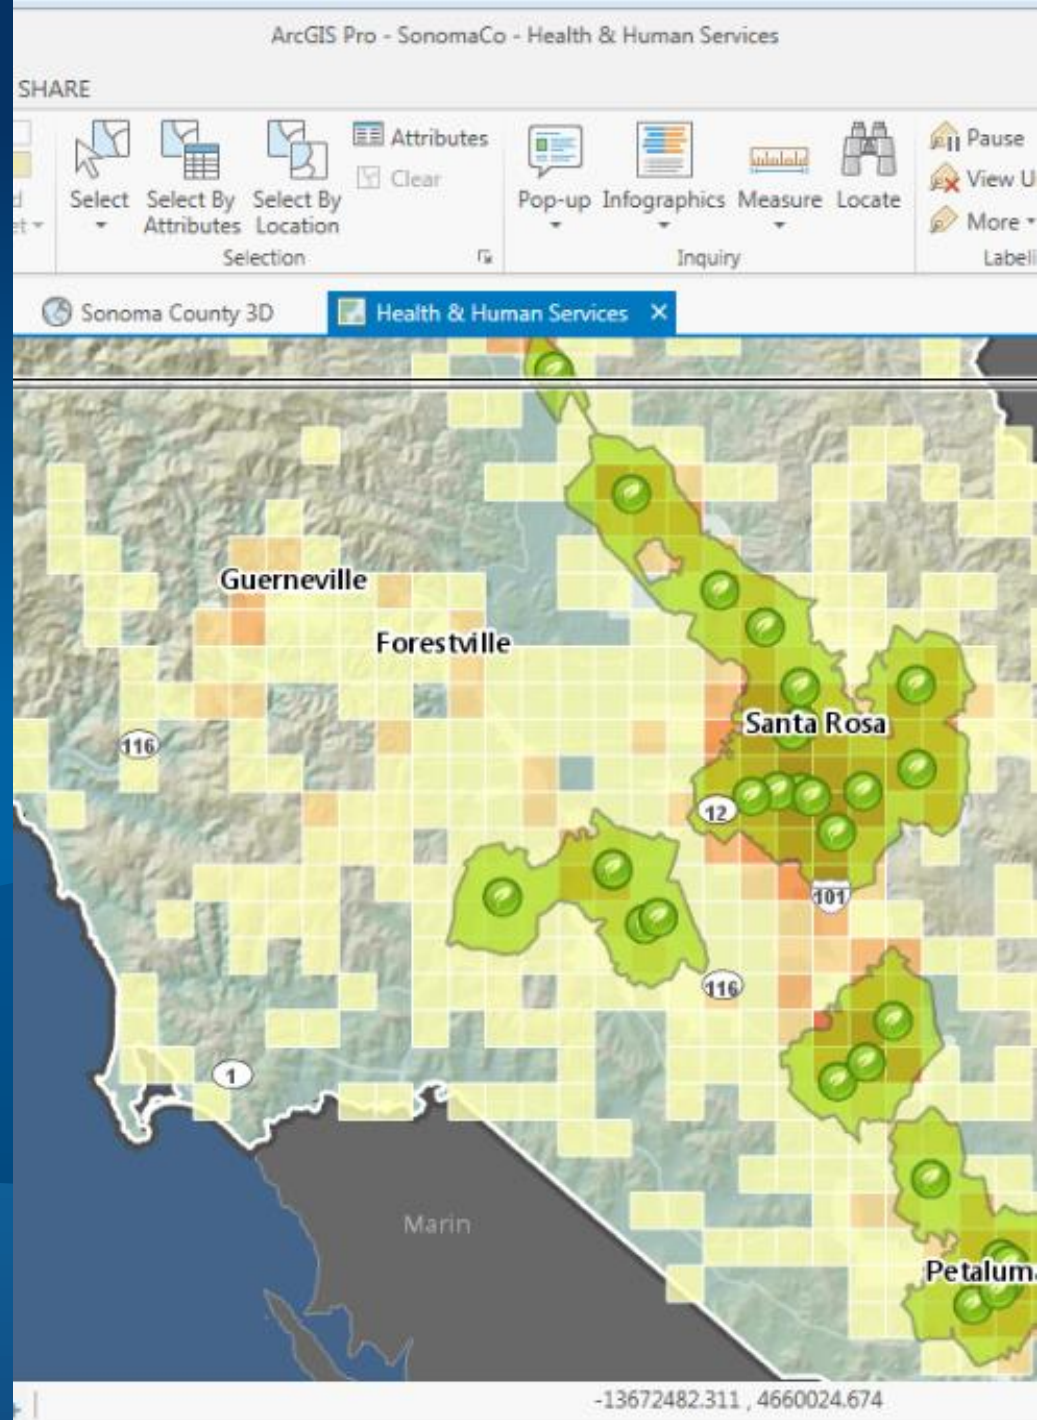

ArcGIS Pro 1.2

ArcMap 10.4

- Uued geotöötlusvahendid
- Raster/LAS tööriistad
- ArcObjects SDK uuendused
 - Visual Studio 2013 \ 2015
 - .NET Framework 4.5
- Arhitektuurilised uuendused

Windows 10

ArcGIS Pro 1.2

ArcGIS Pro 1.2

Veebi-GISi platvorm

Mobile Map Packages

Standards based Metadata Vector Tiles

Better OGC Support

Smart Mapping

Animations

Performance

Publishing by reference

Concurrent Use

3D Point Scenes

Working with tables

Sharing Imagery

Inline text editing

Map Series

Improved Feature Service Support

Shared Edge Editing

Charts

SDK

Tasks History

Traverse (COGO)

Living Atlas Integration

3D Local Scenes

Workflow Manager POIs