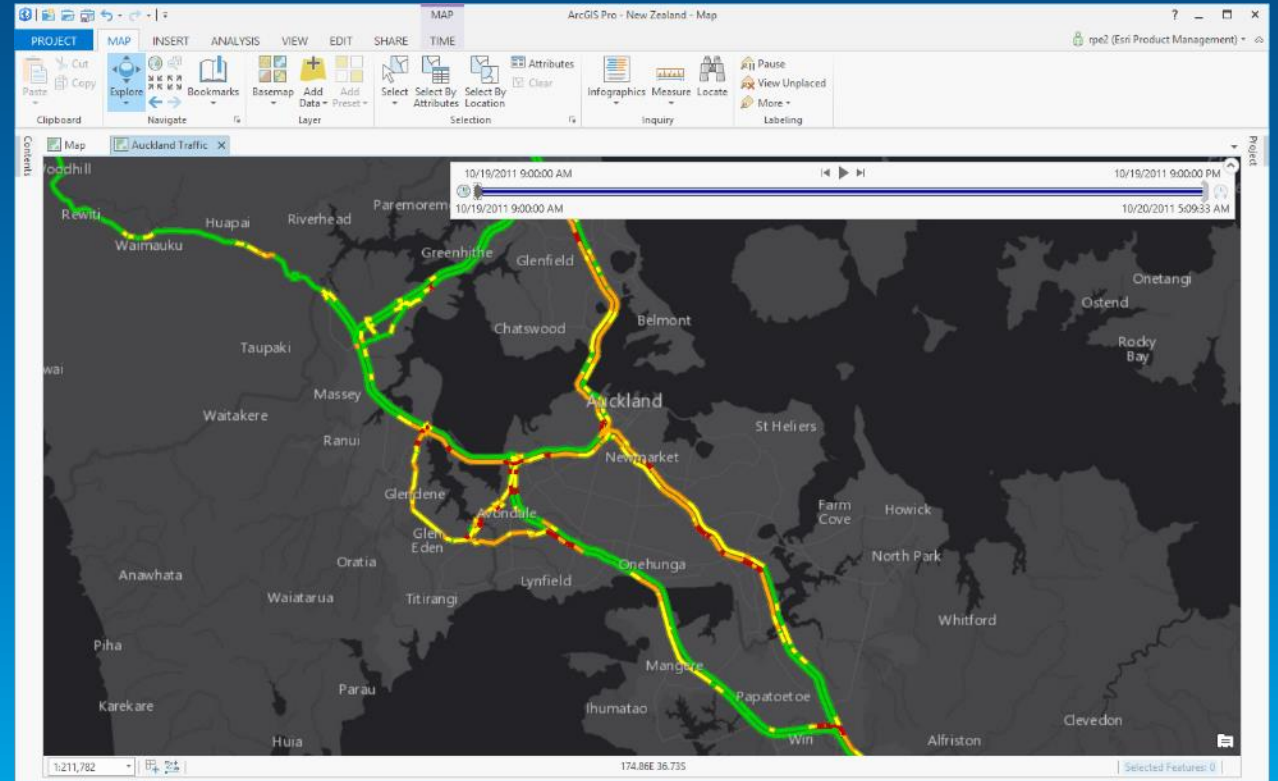

ArcGIS Pro 1.2