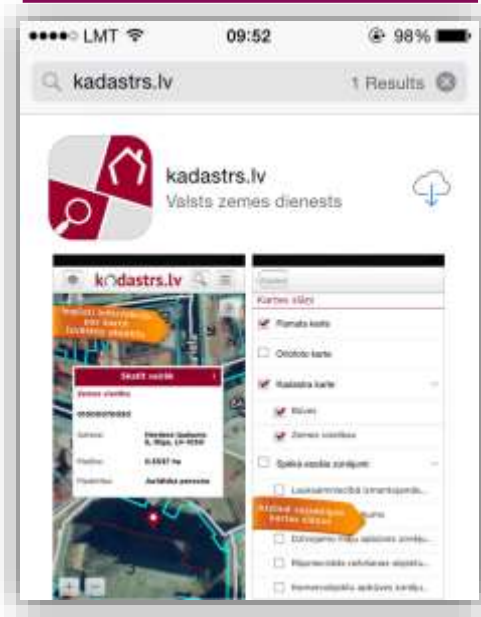

# About KADASTRS.LV

Main goal is to allow access to the textual and spatial data accumulated in the information systems and databases maintained by the State Land Service.