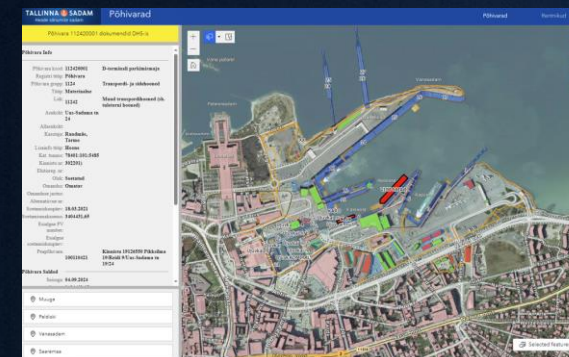

Tallinna Lennujaam

Lennujaama inforakendus

Tartu Ülikooli Botaanikaaed

Tartu linna loodusradade rakendus Tartu ROHERing projekti raames
<https://arcg.is/4gfQLr0>

Elering

Võrgu korraldised ülevaatused

Tallinna Sadam

Tallinna Sadama põhivarad

Hiiumaa Vallavalitsus

Hiiumaa teehoiukava investeeringute plan
<https://arcg.is/47eFhQs>

ArcGIS Experience Builder Demo

ArcGIS Experience Builder-i olevik ja tulevik

Web AppBuilder widget	Experience Builder widget	Experience Builder in ArcGIS Online	Experience Builder in ArcGIS Enterprise (version, if available)	Experience Builder developer edition (version, if available)	Notes
About	Window	Yes	10.8.1	1.0	
Add Data	Add Data	Yes	11.2	1.11	
Analysis	Analysis	Yes	11.3	1.13	
Attribute Table	Table	Yes	10.9	1.2	
Batch Attribute Editor	Batch Attribute Editor	Planned for 2024	Planned for 2024	Planned for 2024	
Basemap Gallery	Basemap Gallery	Yes	11.2	1.12	
Bookmark	Bookmark	Yes	10.9	1.1	
Business Analyst	Business Analyst	Yes	11.2	1.8	
Chart	Chart	Yes	10.9.1	1.4	
Controller	Widget Controller	Yes	10.8.1	1.0	
Coordinates	Coordinates	Yes	11.1	1.10	
Coordinate Conversion	Coordinate Conversion	Yes	10.9.1	1.4	
Directions	Directions	Yes	11.0	1.8	
Draw	Draw	Yes	11.0	1.8	