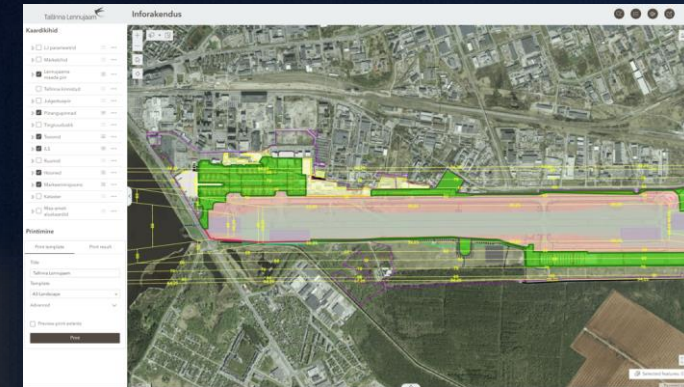

Tallinna Lennujaam

Lennujaama inforakendus

Tartu Ülikooli Botaanikaaed

Tartu linna loodusradade rakendus Tartu ROHERing projekti raames
<https://arcg.is/4gfQLr0>

Elering

Võrgu korraldised ülevaatused

Tallinna Sadam

Tallinna Sadama põhivarad

Hiiumaa Vallavalitsus

Hiiumaa teehoiukava investeeringute plan
<https://arcg.is/47eFhQs>

ArcGIS Experience Builder Demo

ArcGIS Experience Builder-i olevik ja tulevik

Web AppBuilder widget	Experience Builder widget	Experience Builder in ArcGIS Online	Experience Builder in ArcGIS Enterprise (version, if available)	Experience Builder developer edition (version, if available)	Notes
About	Window	Yes	10.8.1	1.0	
Add Data	Add Data	Yes	11.2	1.11	
Analysis	Analysis	Yes	11.3	1.13	
Attribute Table	Table	Yes	10.9	1.2	
Batch Attribute Editor	Batch Attribute Editor	Planned for 2024	Planned for 2024	Planned for 2024	
Basemap Gallery	Basemap Gallery	Yes	11.2	1.12	
Bookmark	Bookmark	Yes	10.9	1.1	
Business Analyst	Business Analyst	Yes	11.2	1.8	
Chart	Chart	Yes	10.9.1	1.4	
Controller	Widget Controller	Yes	10.8.1	1.0	
Coordinates	Coordinates	Yes	11.1	1.10	
Coordinate Conversion	Coordinate Conversion	Yes	10.9.1	1.4	
Directions	Directions	Yes	11.0	1.8	
Draw	Draw	Yes	11.0	1.8	