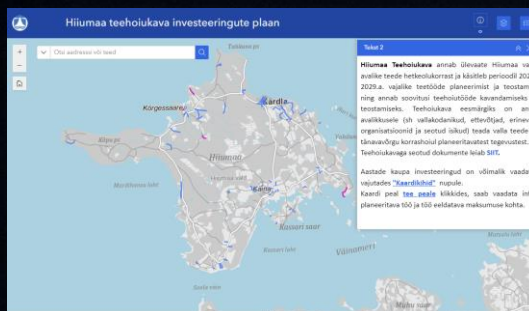

Tallinna Lennujaam

Lennujaama inforakendus

Tartu Ülikooli Botaanikaaed

Tartu linna loodusradade rakendus Tartu ROHERing projekti raames
<https://arcg.is/4gfQLr0>

Elering

Võrgu korraldised ülevaatused

Tallinna Sadam

Tallinna Sadama põhivarad

Hiiumaa Vallavalitsus

Hiiumaa teehoiukava investeeringute plan
<https://arcg.is/47eFhQs>

ArcGIS Experience Builder Demo

ArcGIS Experience Builder-i olevik ja tulevik

Web AppBuilder widget	Experience Builder widget	Experience Builder in ArcGIS Online	Experience Builder in ArcGIS Enterprise (version, if available)	Experience Builder developer edition (version, if available)	Notes
About	Window	Yes	10.8.1	1.0	
Add Data	Add Data	Yes	11.2	1.11	
Analysis	Analysis	Yes	11.3	1.13	
Attribute Table	Table	Yes	10.9	1.2	
Batch Attribute Editor	Batch Attribute Editor	Planned for 2024	Planned for 2024	Planned for 2024	
Basemap Gallery	Basemap Gallery	Yes	11.2	1.12	
Bookmark	Bookmark	Yes	10.9	1.1	
Business Analyst	Business Analyst	Yes	11.2	1.8	
Chart	Chart	Yes	10.9.1	1.4	
Controller	Widget Controller	Yes	10.8.1	1.0	
Coordinates	Coordinates	Yes	11.1	1.10	
Coordinate Conversion	Coordinate Conversion	Yes	10.9.1	1.4	
Directions	Directions	Yes	11.0	1.8	
Draw	Draw	Yes	11.0	1.8	