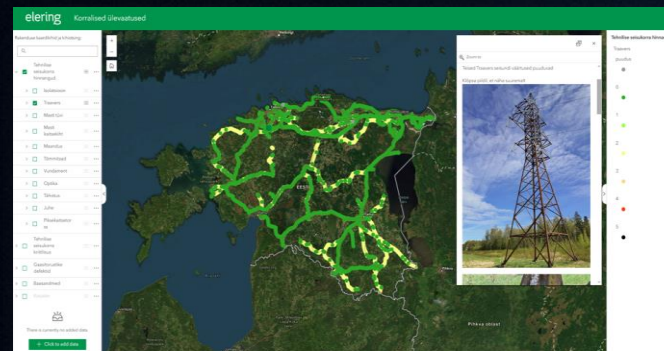

Tallinna Lennujaam

Lennujaama inforakendus

Tartu Ülikooli Botaanikaaed

Tartu linna loodusradade rakendus Tartu ROHERing projekti raames
<https://arcg.is/4gfQLr0>

Elering

Võrgu korraldised ülevaatused

Tallinna Sadam

Tallinna Sadama põhivarad

Hiiumaa Vallavalitsus

Hiiumaa teehoiukava investeeringute plan
<https://arcg.is/47eFhQs>

ArcGIS Experience Builder Demo

ArcGIS Experience Builder-i olevik ja tulevik

Web AppBuilder widget	Experience Builder widget	Experience Builder in ArcGIS Online	Experience Builder in ArcGIS Enterprise (version, if available)	Experience Builder developer edition (version, if available)	Notes
About	Window	Yes	10.8.1	1.0	
Add Data	Add Data	Yes	11.2	1.11	
Analysis	Analysis	Yes	11.3	1.13	
Attribute Table	Table	Yes	10.9	1.2	
Batch Attribute Editor	Batch Attribute Editor	Planned for 2024	Planned for 2024	Planned for 2024	
Basemap Gallery	Basemap Gallery	Yes	11.2	1.12	
Bookmark	Bookmark	Yes	10.9	1.1	
Business Analyst	Business Analyst	Yes	11.2	1.8	
Chart	Chart	Yes	10.9.1	1.4	
Controller	Widget Controller	Yes	10.8.1	1.0	
Coordinates	Coordinates	Yes	11.1	1.10	
Coordinate Conversion	Coordinate Conversion	Yes	10.9.1	1.4	
Directions	Directions	Yes	11.0	1.8	
Draw	Draw	Yes	11.0	1.8	