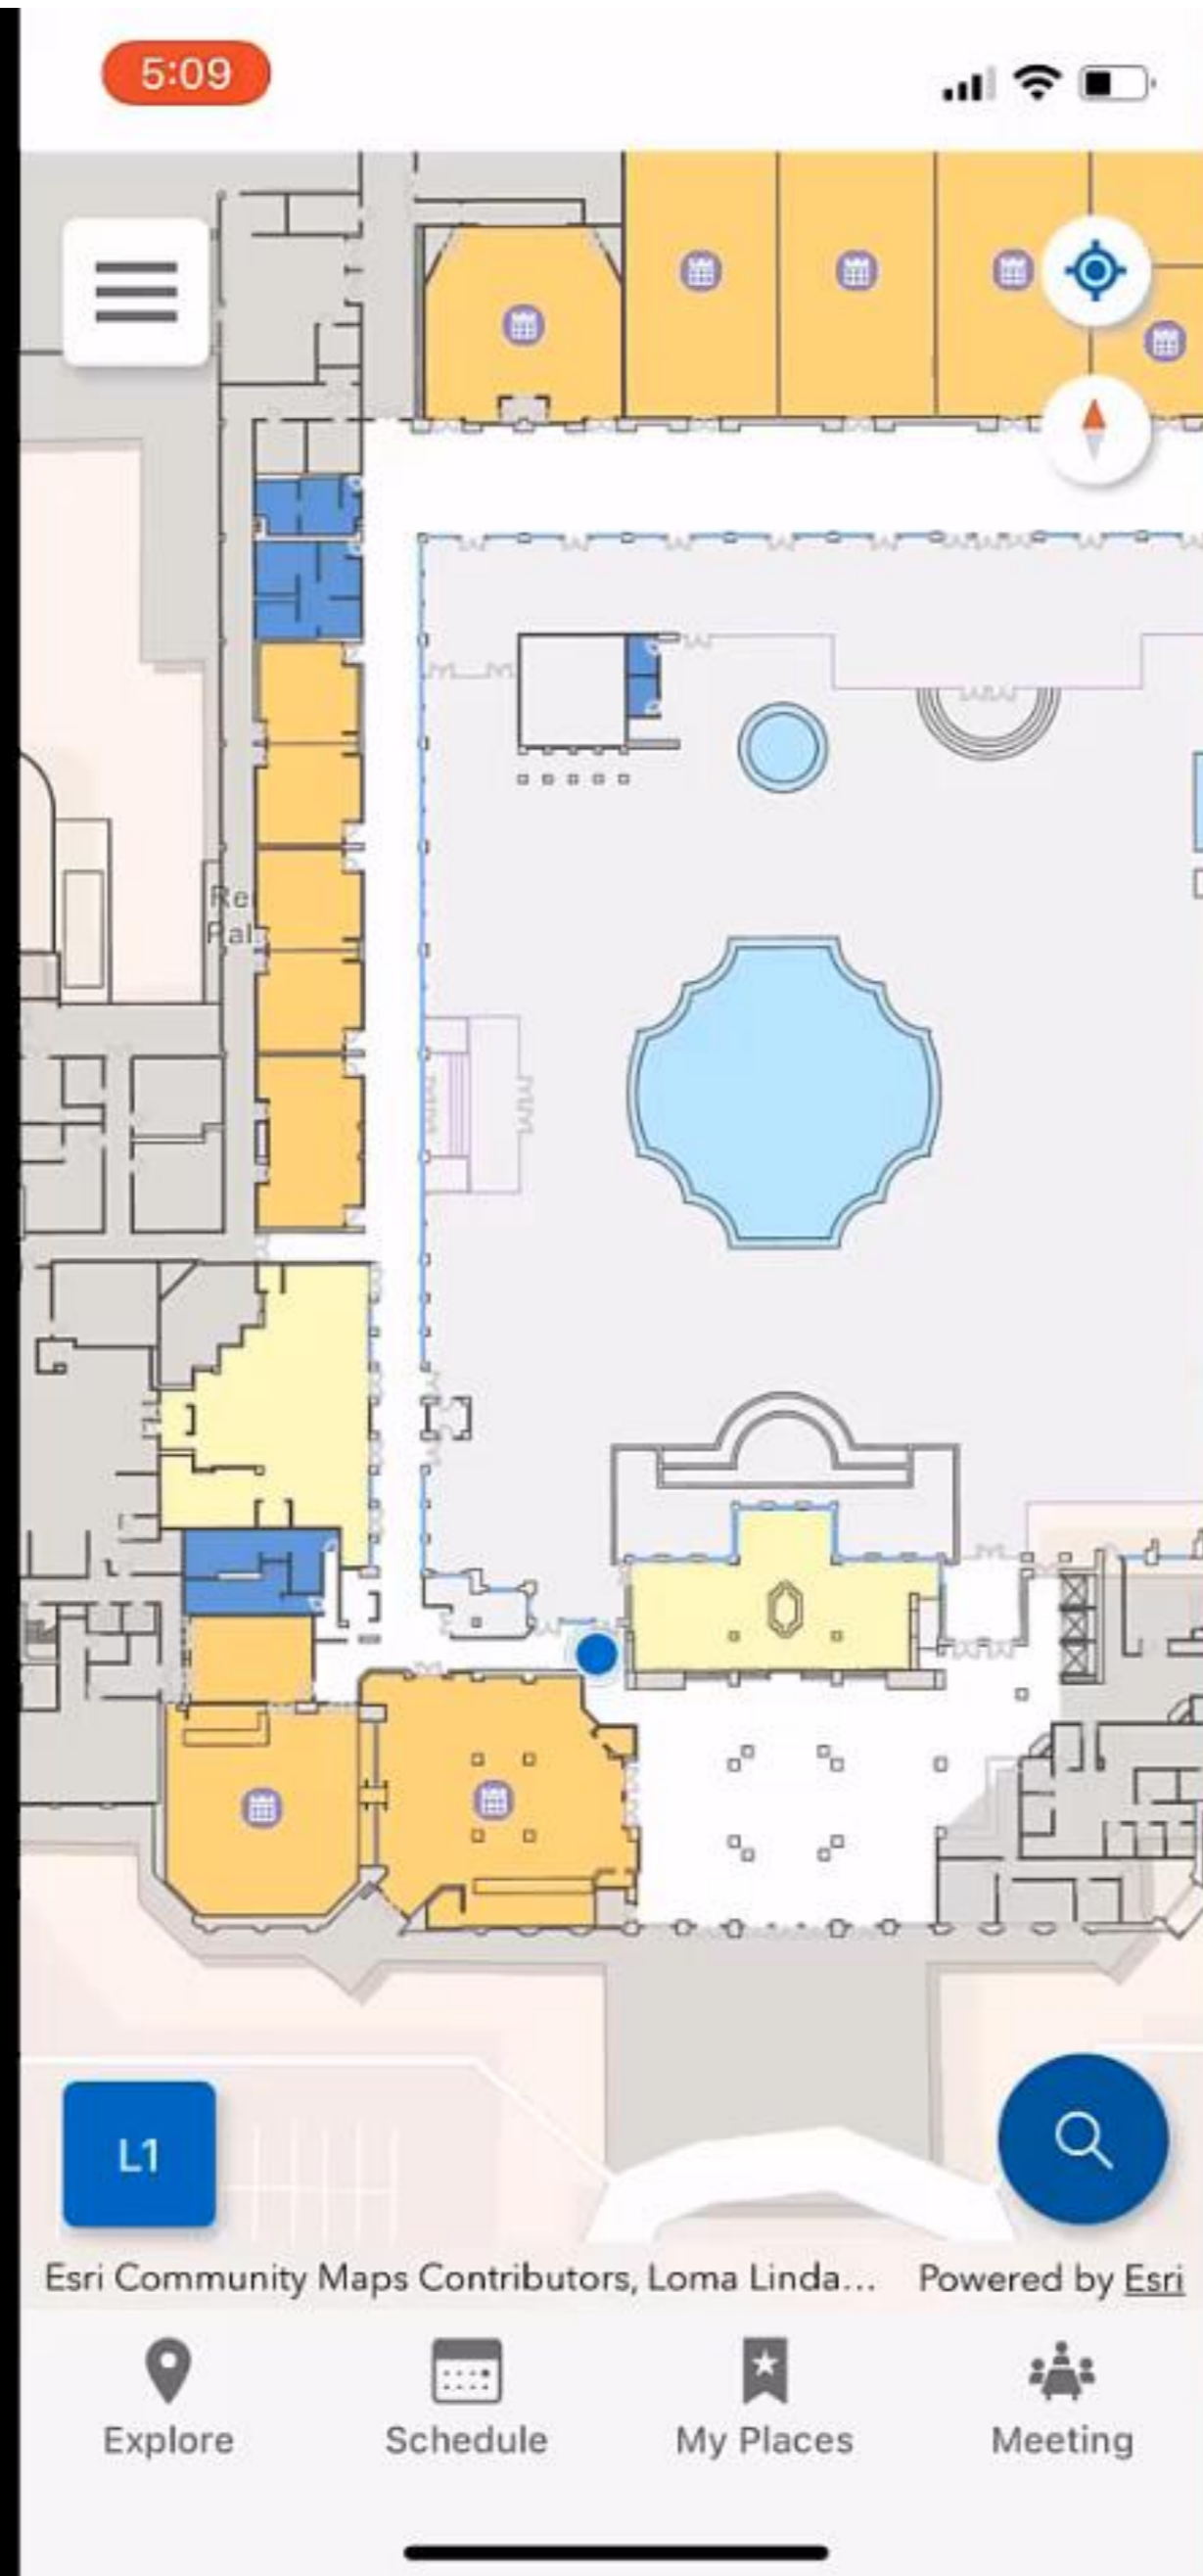

# Healthcare

- Improved patient experience
- Accessible wayfinding
- Better situational awareness

# Indoor Positioning

ArcGIS Indoors

# Indoors Space Management

Search...

gaurav.j

- Explore
- My Places
- Events
- Hotel
- Meeting

Map navigation controls including a compass, zoom in (+) and zoom out (-) buttons, a home button, a full-screen button, and a menu button.