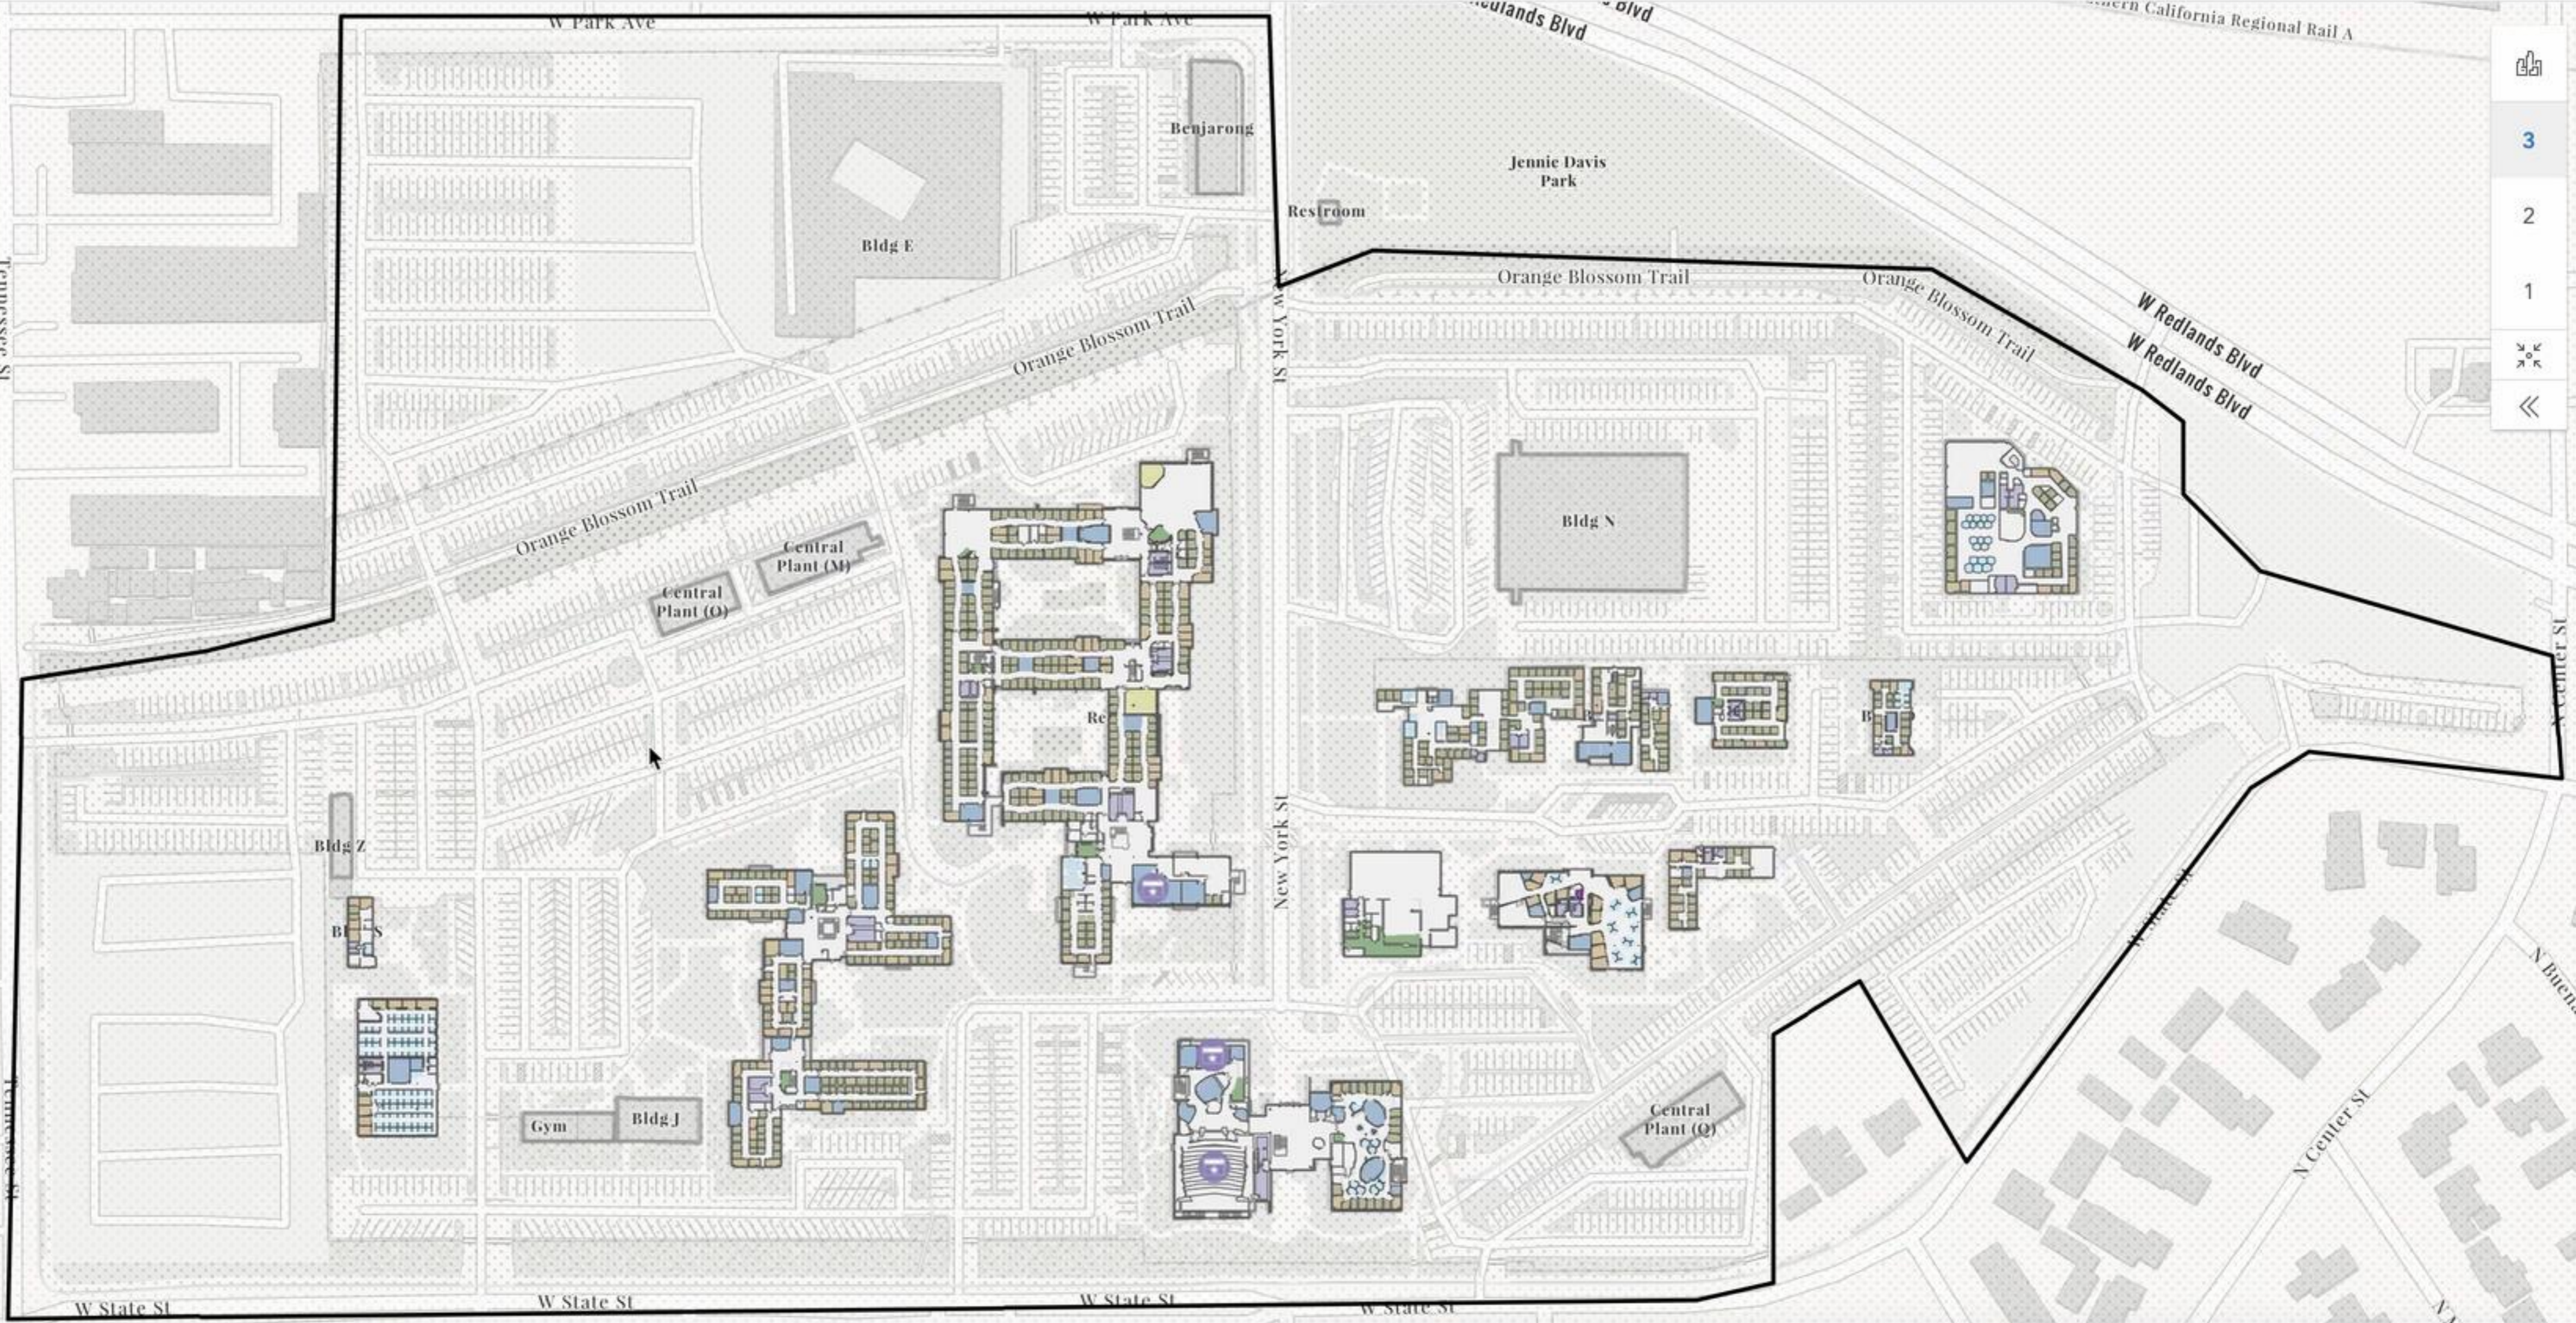

Search...

gaurav.j

- Explore
- My Places
- Events
- Hotel
- Meeting

Map navigation controls including a compass, zoom in (+) and zoom out (-) buttons, a home button, a full-screen button, and a menu button.

Map navigation controls including a street view icon, a layer selection menu with options 1, 2, and 3, a full-screen button, and a back button.