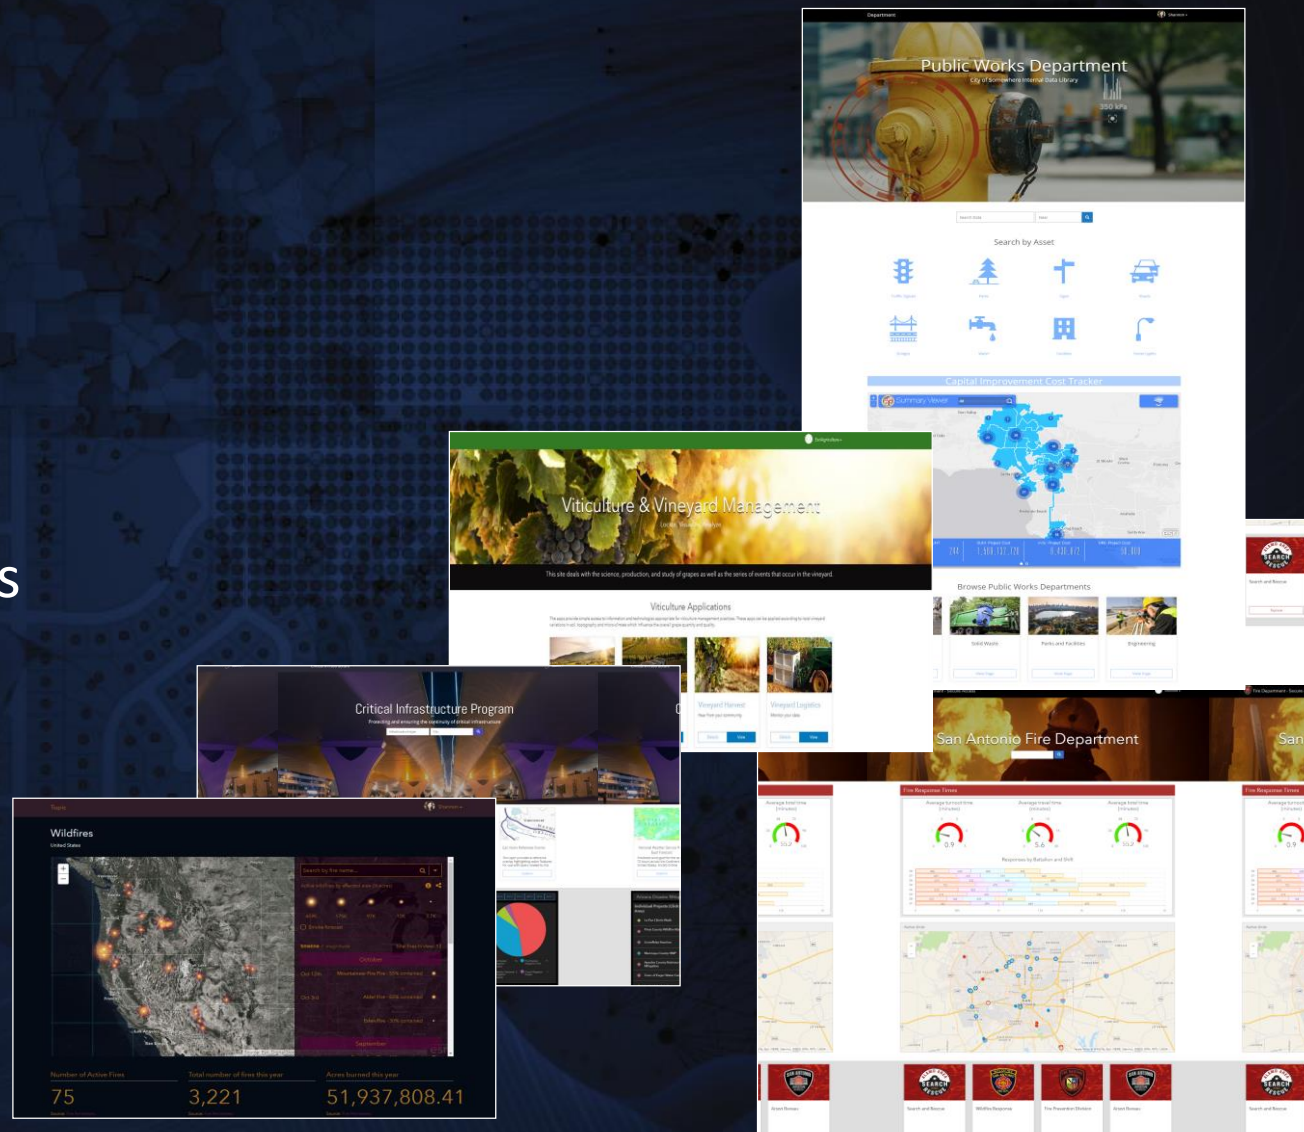

ArcGIS Enterprise Sites

- Sulev Jürna

Modernne veebi vaade oma GIS andmetele

Anna igale lehele erinav sisu, kujundus ja bränding

Alusta kujundamist drag n drop tööriistadega

Sujuvalt liikuda veebist mobiilile

Uus versioonis 10.7:

- Rich text muutmine
- Kohene piltide üleslaadimine
- Vali pildi keskpunkt
- Lihtne UI moodulite lisamiseks

Demo

The collage displays several ArcGIS Enterprise web applications:

- Public Works Department:** A dashboard for the City of Knoxville, featuring a search bar, a 'Search by Asset' section with icons for various infrastructure types, and a 'Capital Improvement Cost Tracker' map.
- Viticulture & Vineyard Management:** A dashboard for vineyard management, including a header with a vineyard image, a description, and a section for 'Viticulture Applications' with various icons.
- Critical Infrastructure Program:** A dashboard for critical infrastructure, featuring a header with a cityscape image and a search bar.
- Wildfires:** A dashboard for wildfire tracking, showing a map of the United States with wildfire locations, a search bar, and a table of wildfire statistics.
- San Antonio Fire Department:** A dashboard for fire department operations, featuring a header with a fire department image, a search bar, and several charts and maps.